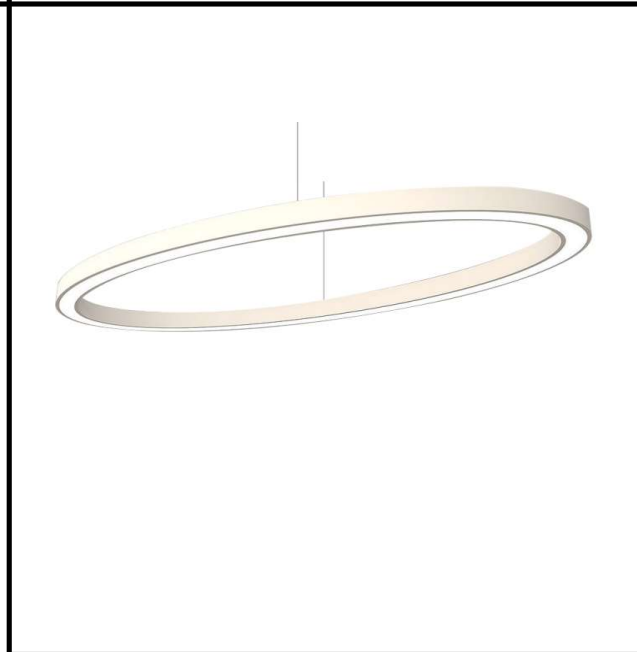

Sovitron Interior Pvt.Ltd.

Model Name

Jetta Ring Oval Pendant /DLARJOVDPD-50

Description

Architectural Light

Technical description

Image

Dimension	Custom dimension H=60/90/95mm
Frame	Aluminium
Color Tempertaure	3000K
Power	50W
Total Luminous Flux	4000 lm
Efficacy	80 lm/W
IP rating	50
Color Rendering	≥80
Mounting	Pendant
Optics	White Opal Diffuser
Dimming	NON-Dimmable
Operating Voltage	220-240 VAC
Standard Lifetime	L70 minimum at 50,000 burning hours

Dimension diagram

HEIGHT-60/90/95

Custom dimension, coating and installation available upon request

Remarks:-

Address: Plot #7 Saroorpur-Nangla Industrial Area,Ballabgarh-Sohna Road,Faridabad-121005
Email: info@sovitron.com