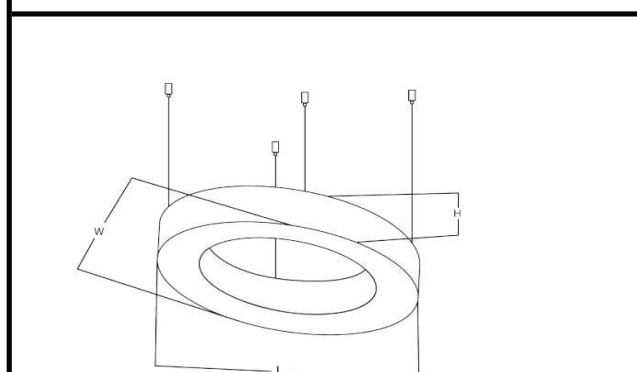

Sovitron Interior Pvt.Ltd.

Model Name

Jetta Ring Oval Pendant /DLARJOVDPD-50

Description

Architectural Light

Technical description

Image

Dimension	Custom dimension H=60/90/95mm
Frame	Aluminium
Color Tempertaure	3000K
Power	50W
Total Luminous Flux	4000 lm
Efficacy	80 lm/W
IP rating	50
Color Rendering	≥80
Mounting	Pendant
Optics	White Opal Diffuser
Dimming	NON-Dimmable
Operating Voltage	220-240 VAC
Standard Lifetime	L70 minimum at 50,000 burning hours

Dimension diagram

HEIGHT-60/90/95

Custom dimension, coating and installation available upon request

Remarks:-

Address: Plot #7 Saroorpur-Nangla Industrial Area,Ballabgarh-Sohna Road,Faridabad-121005
Email: info@sovitron.com